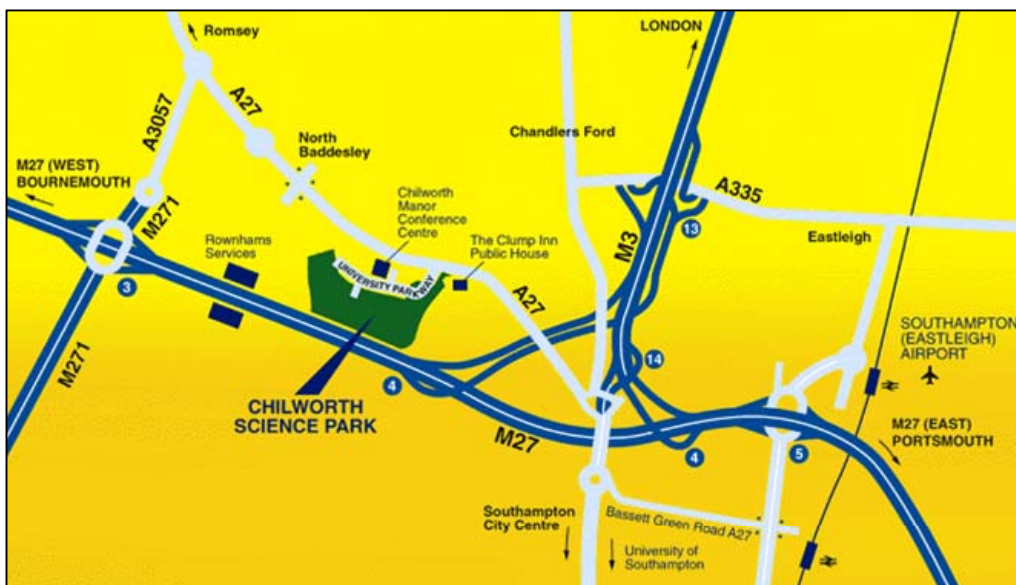

Finding Semantic

Semantic Limited

2 Venture Road, Chilworth Science Park, Southampton, HANTS, SO16 7NP

Tel: 023 8076 3820

Email: incoming@semantic.co.uk

From the North

Head South on the M3, leaving at Junction 14, following the signs for Southampton on to the A33. At the Chilworth roundabout take the 3rd exit and follow the slip road on to the A27 towards Chilworth. The Science Park is on the left after one mile.

On entering the Science Park follow University Parkway and take the first left in Venture Road. Number 2 is the white building with the curved roof.

Semantic live on the first floor, Room 30.

From the East

Exit the M27 at Junction 5, take the first exit at the roundabout and head South along the A335. Turn right at the first set of traffic lights into Bassett Green Road and stay on this road until the Chilworth roundabout. Take the second exit and follow the slip road on to the A27 towards Chilworth. The Science Park is on the left after approximately one mile.

On entering the Science Park follow University Parkway and take the first left in Venture Road. Number 2 is the white building with the curved roof.

Semantic live on the first floor, Room 30.